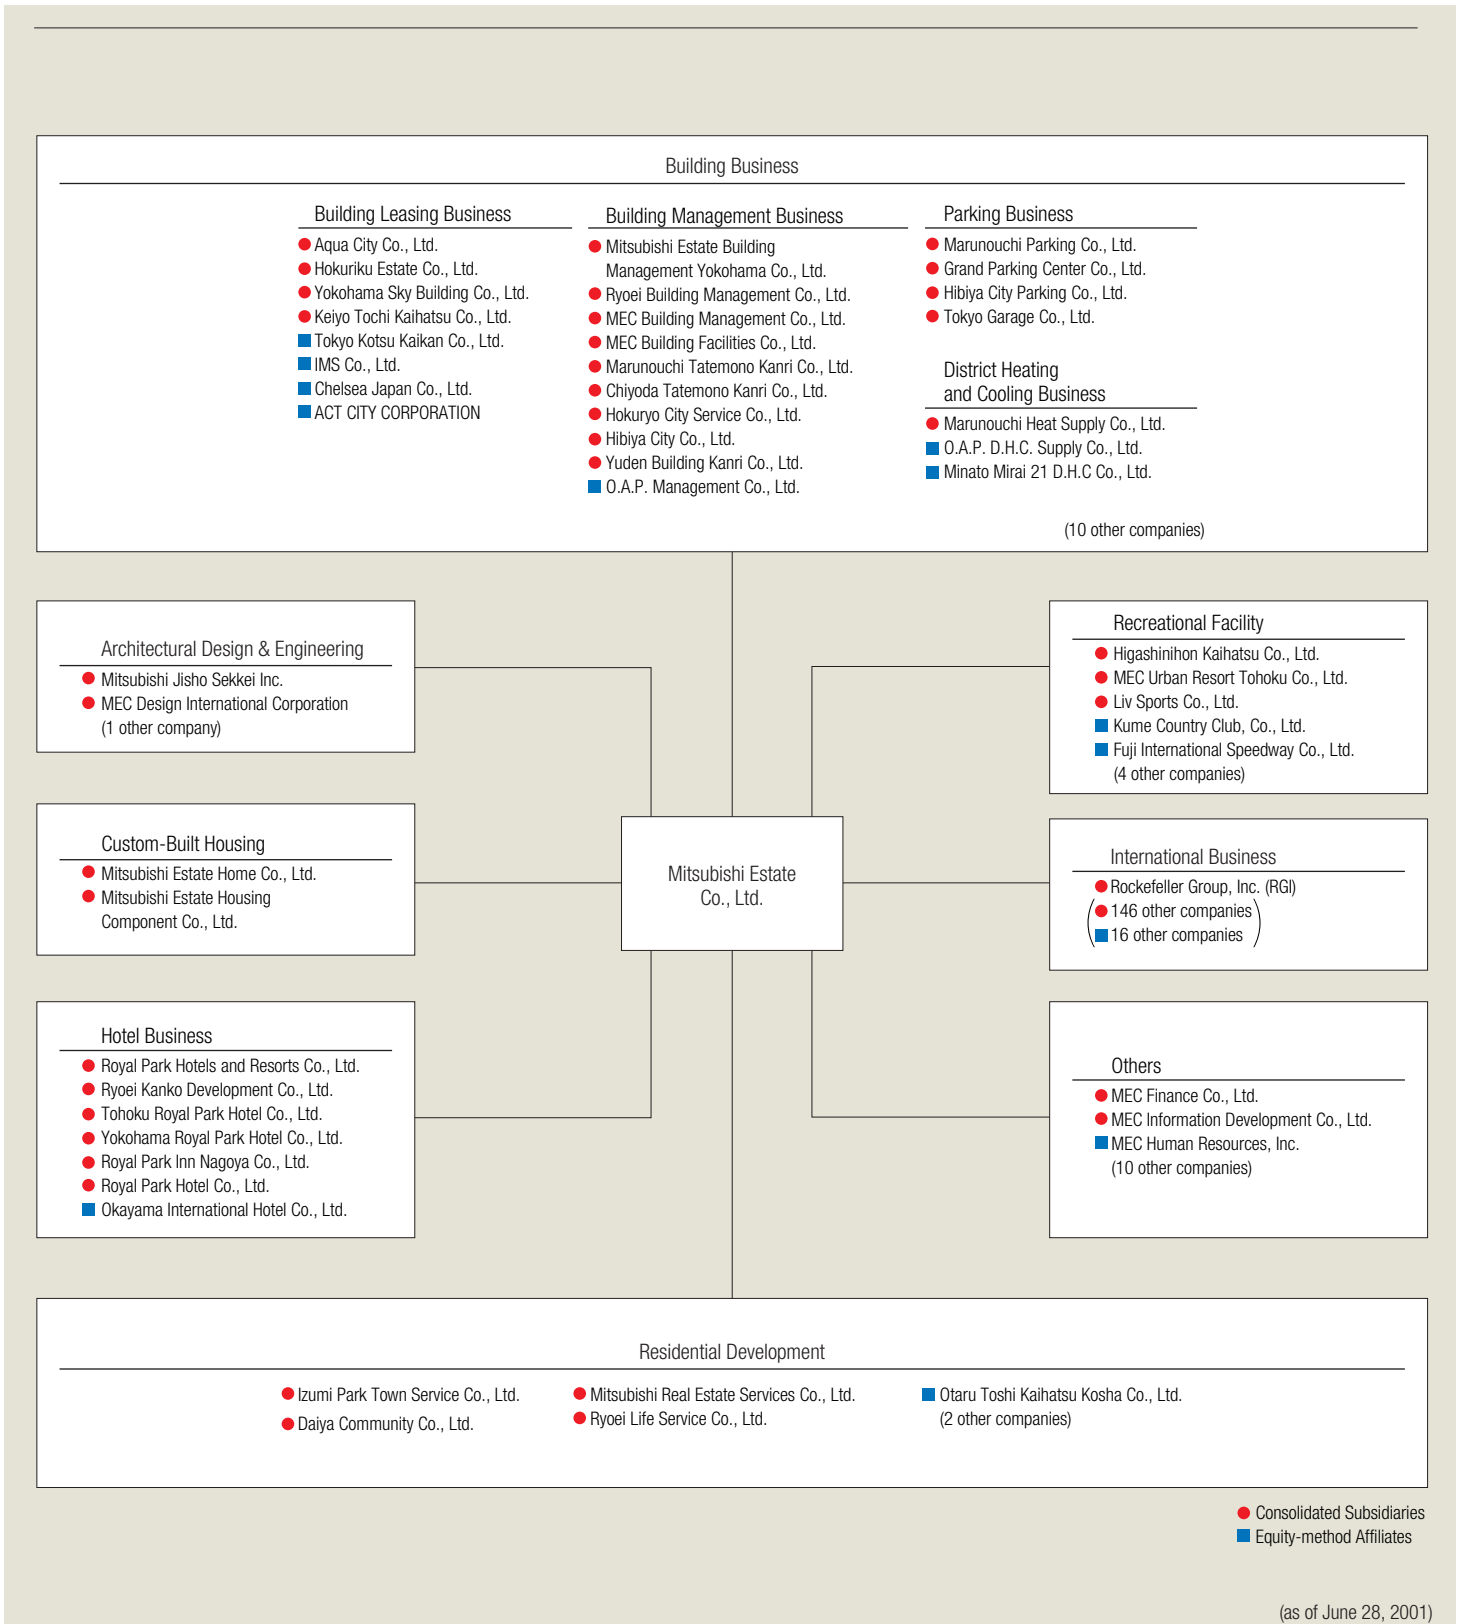

Mitsubishi Estate Group

Mitsubishi Estate Company, Limited

Tokyo Building, 7-3, Marunouchi 2-chome, Chiyoda-ku, Tokyo 100-8330, Japan
<http://www.mec.co.jp>