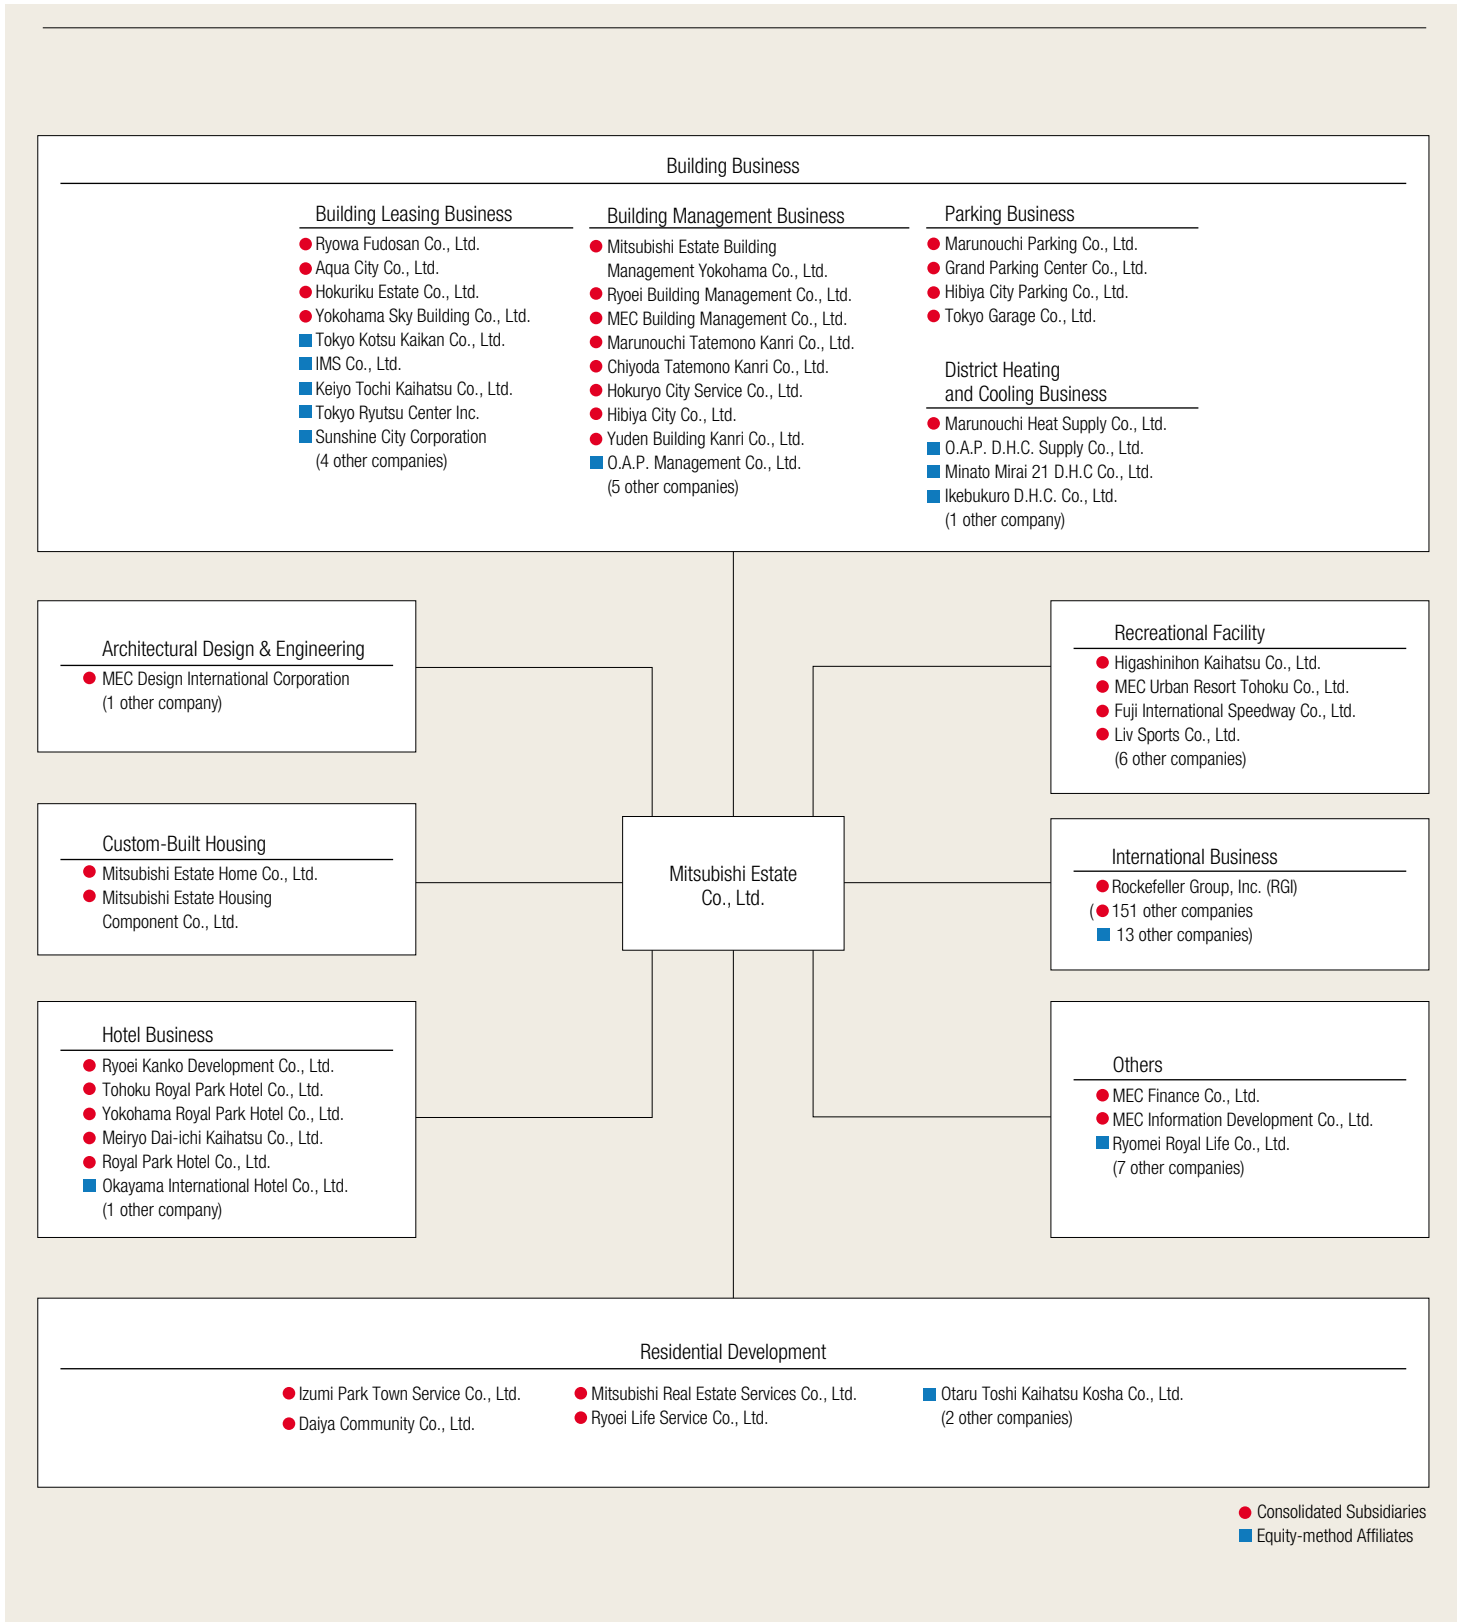

# Mitsubishi Estate Group

**Mitsubishi Estate Company, Limited**

Tokyo Building, 7-3, Marunouchi 2-chome, Chiyoda-ku, Tokyo 100-8330, Japan  
<http://www.mec.co.jp>